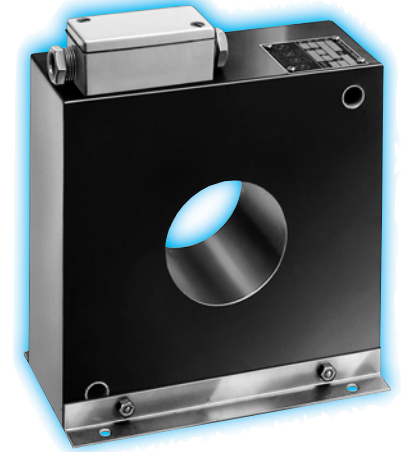

**Type LGU..**

Picture showing type LGU80 for cable ø 80

Type LGU.. is manufactured in moulded polyurethane resin with waterproof terminal box (hight 41 mm) for outdoor application

Type	A	B	E	G	H
LGU	215	215	107	165	170
LGU../2	250	250	125	200	205
LGU../3	265	265	132	215	213

Type LGU.. is used, where the electrical and mechanical requirements will not allow the ct to be fitted into any standard type. Specific measurement will be given in every individual case.