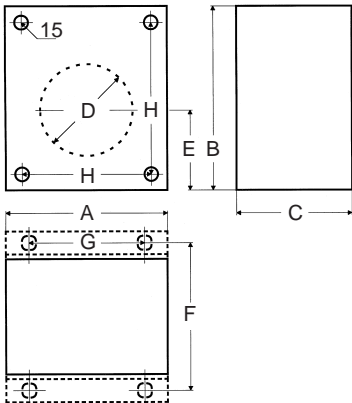

**Type LGU..**

Picture showing type LGU80 for cable ø 80

Type LGU.. is manufactured in moulded polyurethane resin with waterproof terminal box (hight 41 mm) for outdoor application

Type	A	B	E	G	H
LGU	215	215	107	165	170
LGU../2	250	250	125	200	205
LGU../3	265	265	132	215	213

Type LGU.. is used, where the electrical and mechanical requirements will not allow the ct to be fitted into any standard type. Specific measurement will be given in every individual case.